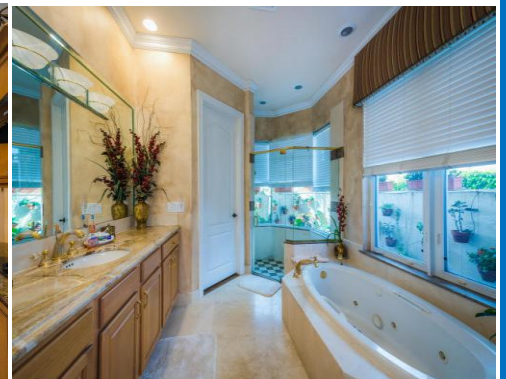

For Sale \$1,975,000

3150 Jasmine Drive, Delray Beach, FL. 33483

- 4 Bedroom
- Liv Sq Ft 3,802
- Boat Slip up to 70 Ft
- 4 Full Bathrooms
- Year Built 2000
- Fireplace
- Zoning – AG
- Hurricane Impact Windows
- Pool / Spa